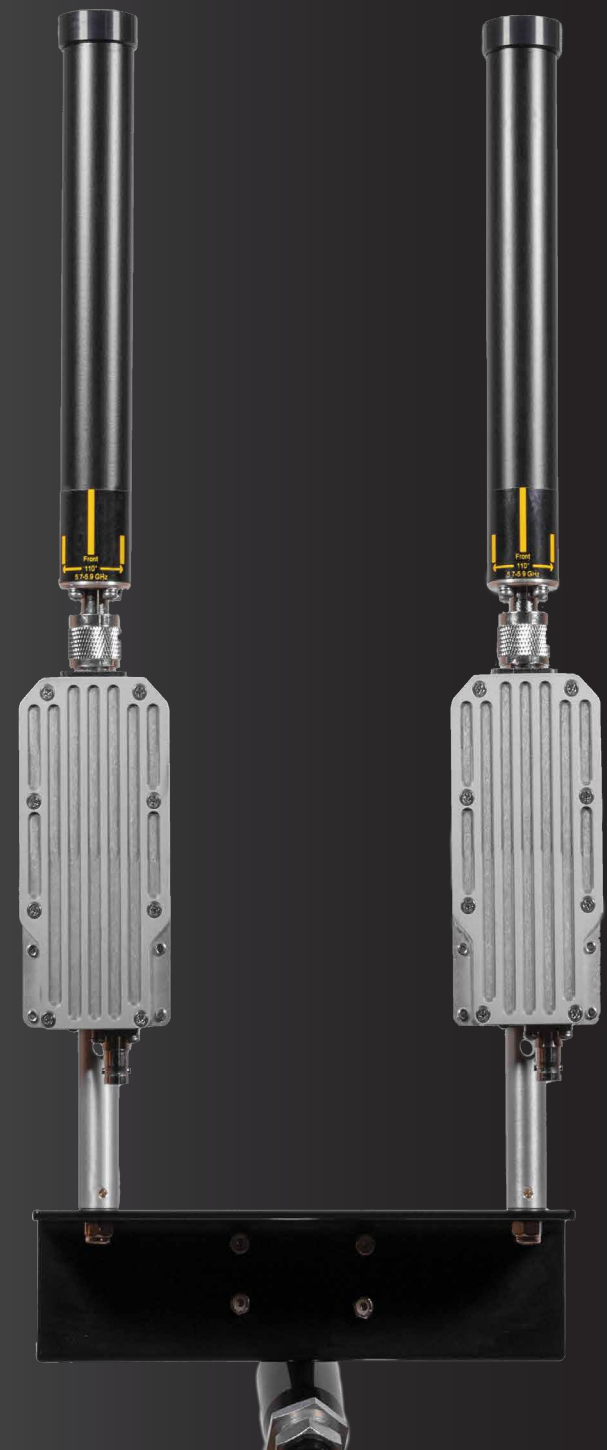

# AXIS 2-WAY MOUNT

WAVE CENTRAL

AXIS dual antenna/BDC mount for permanent and temporary installations

## Key features:

- Designed to mount (2) Block Down Converters with Compact Sector antennas attached
- All-aluminum construction
- Lightweight design: 12.125 oz/345g
- Compact footprint: 8"W X 5.5"H X 4.19"D
- (2) 5/8" 'Baby Pin' mounting studs
- (1) 5/8" 'Baby Pin' bracket with thumb screw
- Suitable for use with most friction arms, clamps or C-stands

\*\*Wave Central strongly recommends securing this mount with additional safety chains/harnesses in all installations (temporary or permanent).\*\*