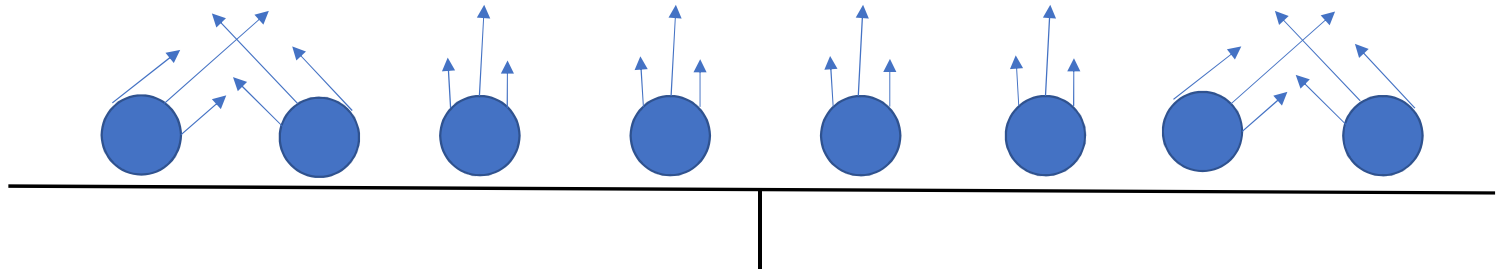

Spec:
Gain: 12dBi
Elevation B/W: 18 degrees
Azimuth B/W: 110 degrees
Polarization: Vertical
Diameter: 1x10 inches
Connector: N Female

99 Garden Parkway, Suite C, Carlisle, PA 17013 1.888.736.9283 www.wavecentralrf.com